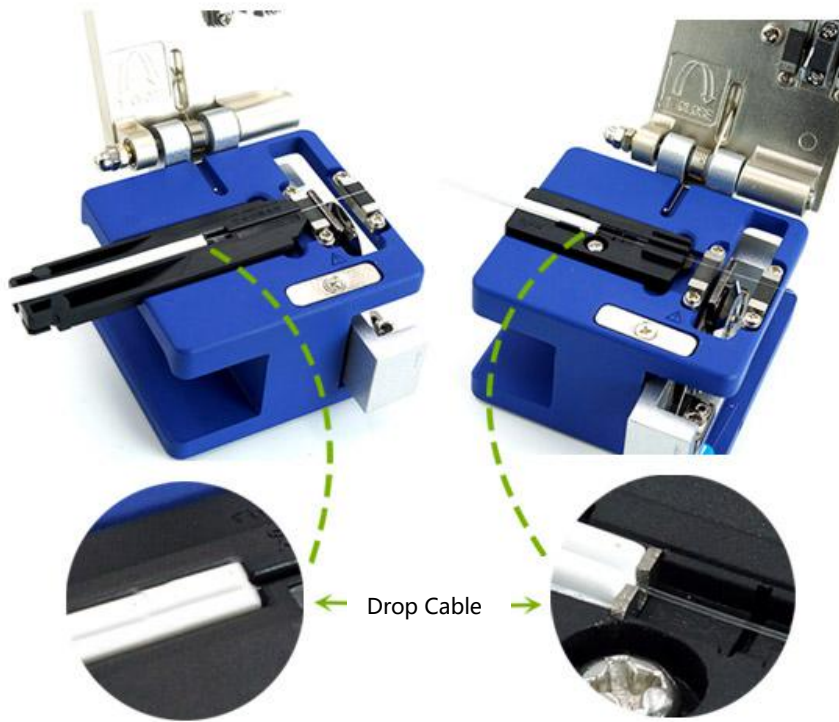

Field Assembly Optical Connector

■ Fiber Cleaver 切割刀装置